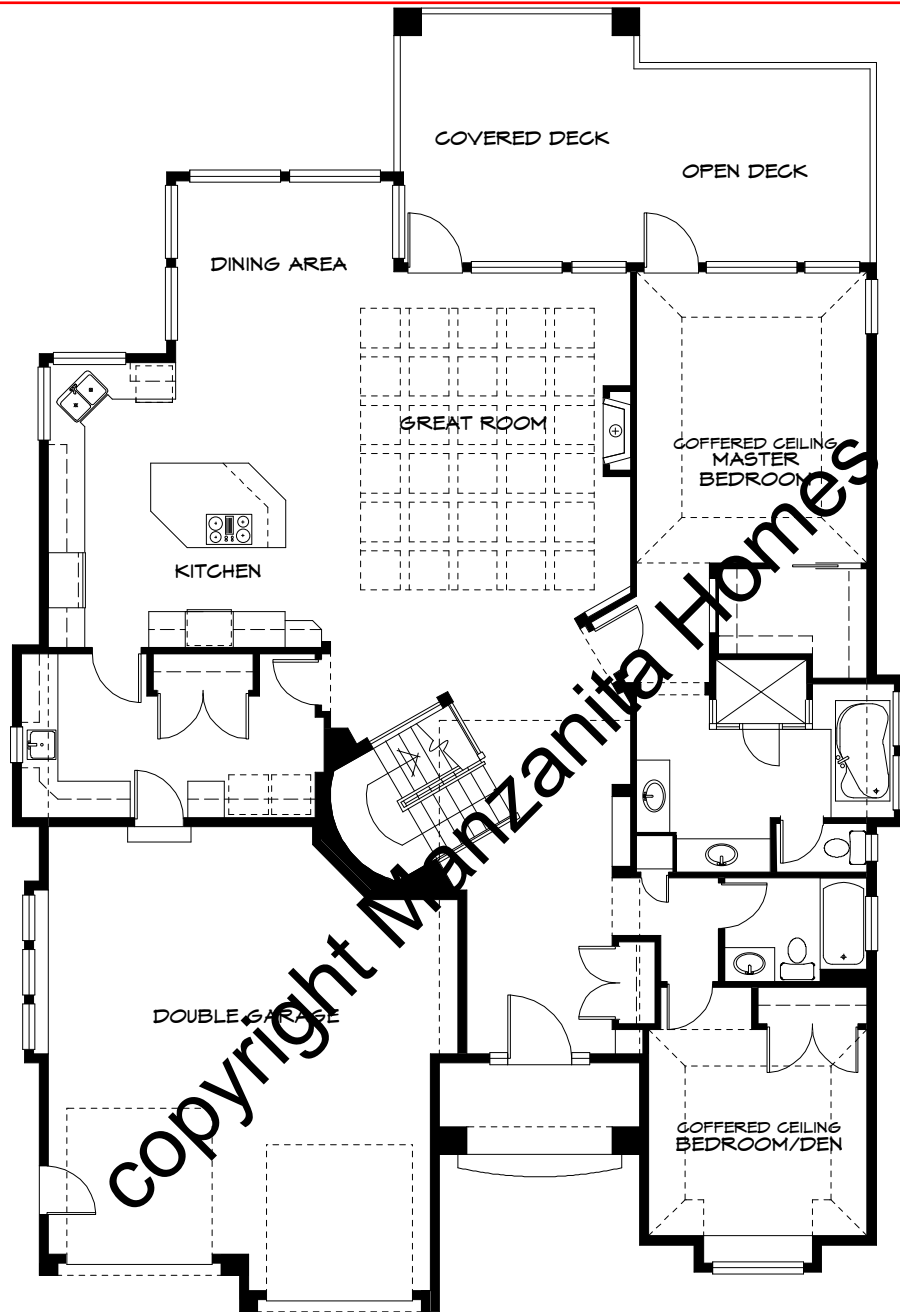

copyright: Manzanita Homes.

PLATINUM SPECIFICATION. Hardwood entire main floor, upgraded lighting, millwork, wood windows, full theatre room, paver driveway, wine room, granite though out.

Starting at \$399,999 + HST, unfinished basement. \$459,999 + HST finished basement.

Can be changed to SILVER or GOLD level finish for cost savings.

MAIN FLOOR PLAN

FINISHED AREA = 1 9 4 1 SQUARE FEET